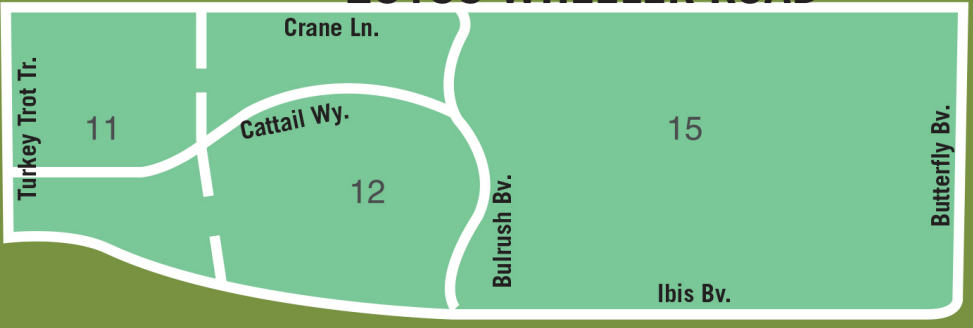

25155 WHEELER ROAD

BLUE TRAIL - 3.54 Mi

ORLANDO WETLANDS PARK LOCATION MAP