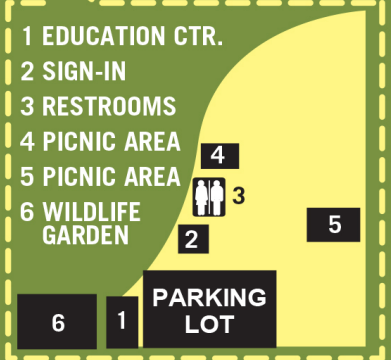

25155 WHEELER ROAD

BLUE TRAIL - 3.54 Mi

ORLANDO WETLANDS PARK LOCATION MAP