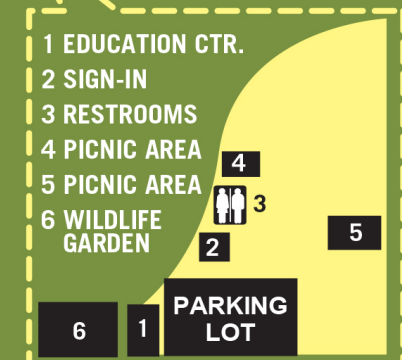

**25155 WHEELER ROAD**

**GREEN TRAIL - 2.14 Mi**

Legend:

- BERM ROADS (WALK & BIKE)
- HIKING TRAILS (NO BIKES)
- 11 WETLAND CELL NUMBER

Scale: 0' 500' 1000'

North Arrow: N

**ORLANDO WETLANDS PARK LOCATION MAP**