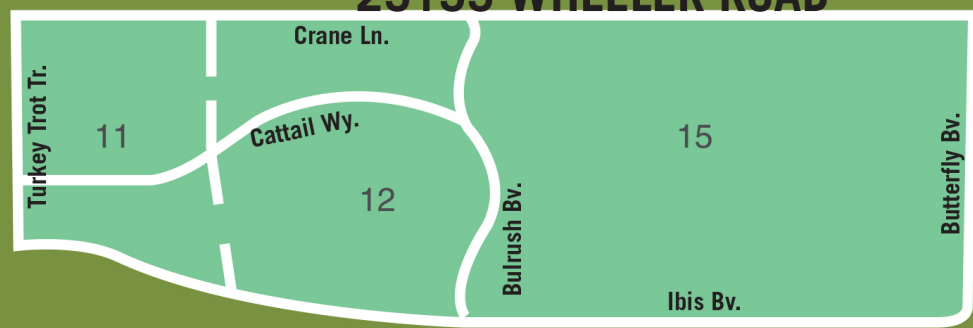

**25155 WHEELER ROAD**

**GREEN TRAIL - 2.14 Mi**

Legend:

- BERM ROADS (WALK & BIKE)
- HIKING TRAILS (NO BIKES)
- 11 WETLAND CELL NUMBER

Scale: 0' 500' 1000'

North Arrow: N

**ORLANDO WETLANDS PARK LOCATION MAP**