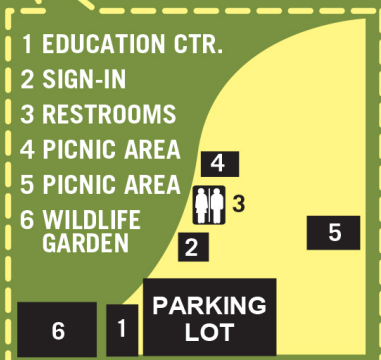

25155 WHEELER ROAD

PINK TRAIL - 1.53 Mi

	BERM ROADS (WALK & BIKE)
	HIKING TRAILS (NO BIKES)
	WETLAND CELL NUMBER

ORLANDO WETLANDS PARK LOCATION MAP