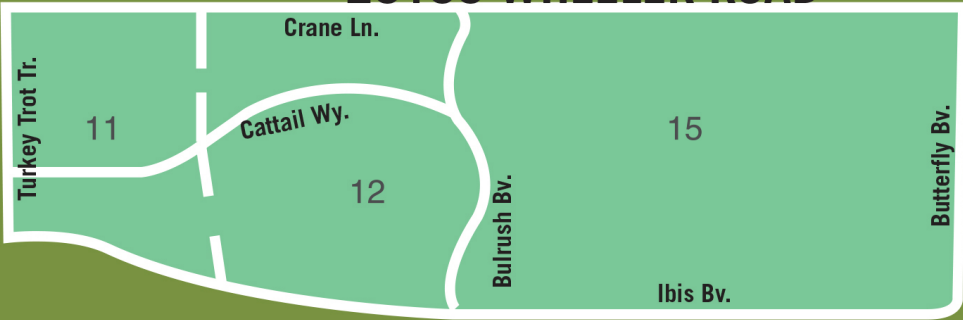

25155 WHEELER ROAD

PINK TRAIL - 1.53 Mi

	BERM ROADS (WALK & BIKE)
	HIKING TRAILS (NO BIKES)
	WETLAND CELL NUMBER

ORLANDO WETLANDS PARK LOCATION MAP