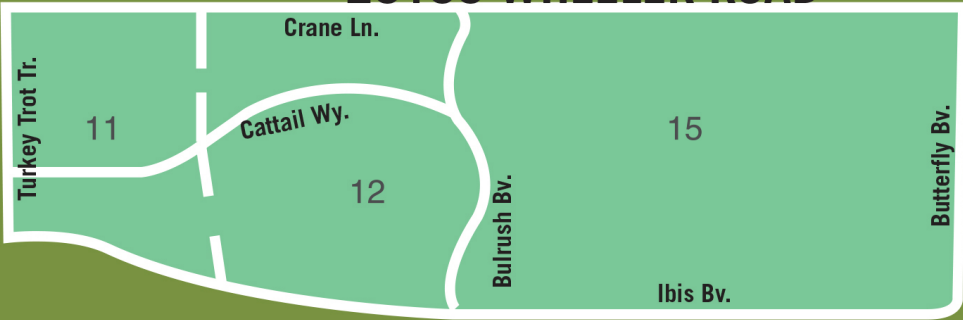

25155 WHEELER ROAD

RED TRAIL - 0.64 Mi

	BERM ROADS (WALK & BIKE)
	HIKING TRAILS (NO BIKES)
	11 WETLAND CELL NUMBER

ORLANDO WETLANDS PARK LOCATION MAP

SEMINOLE RANCH WMA GATE