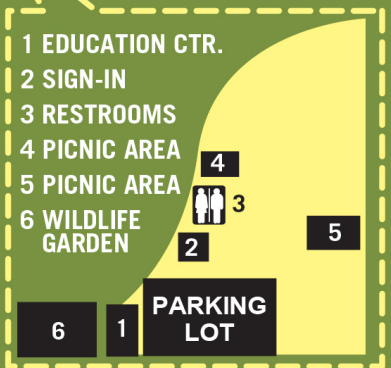

**25155 WHEELER ROAD**

YELLOW - 1.85 Mi

	BERM ROADS (WALK & BIKE)
	HIKING TRAILS (NO BIKES)
	11 WETLAND CELL NUMBER

**ORLANDO WETLANDS PARK LOCATION MAP**