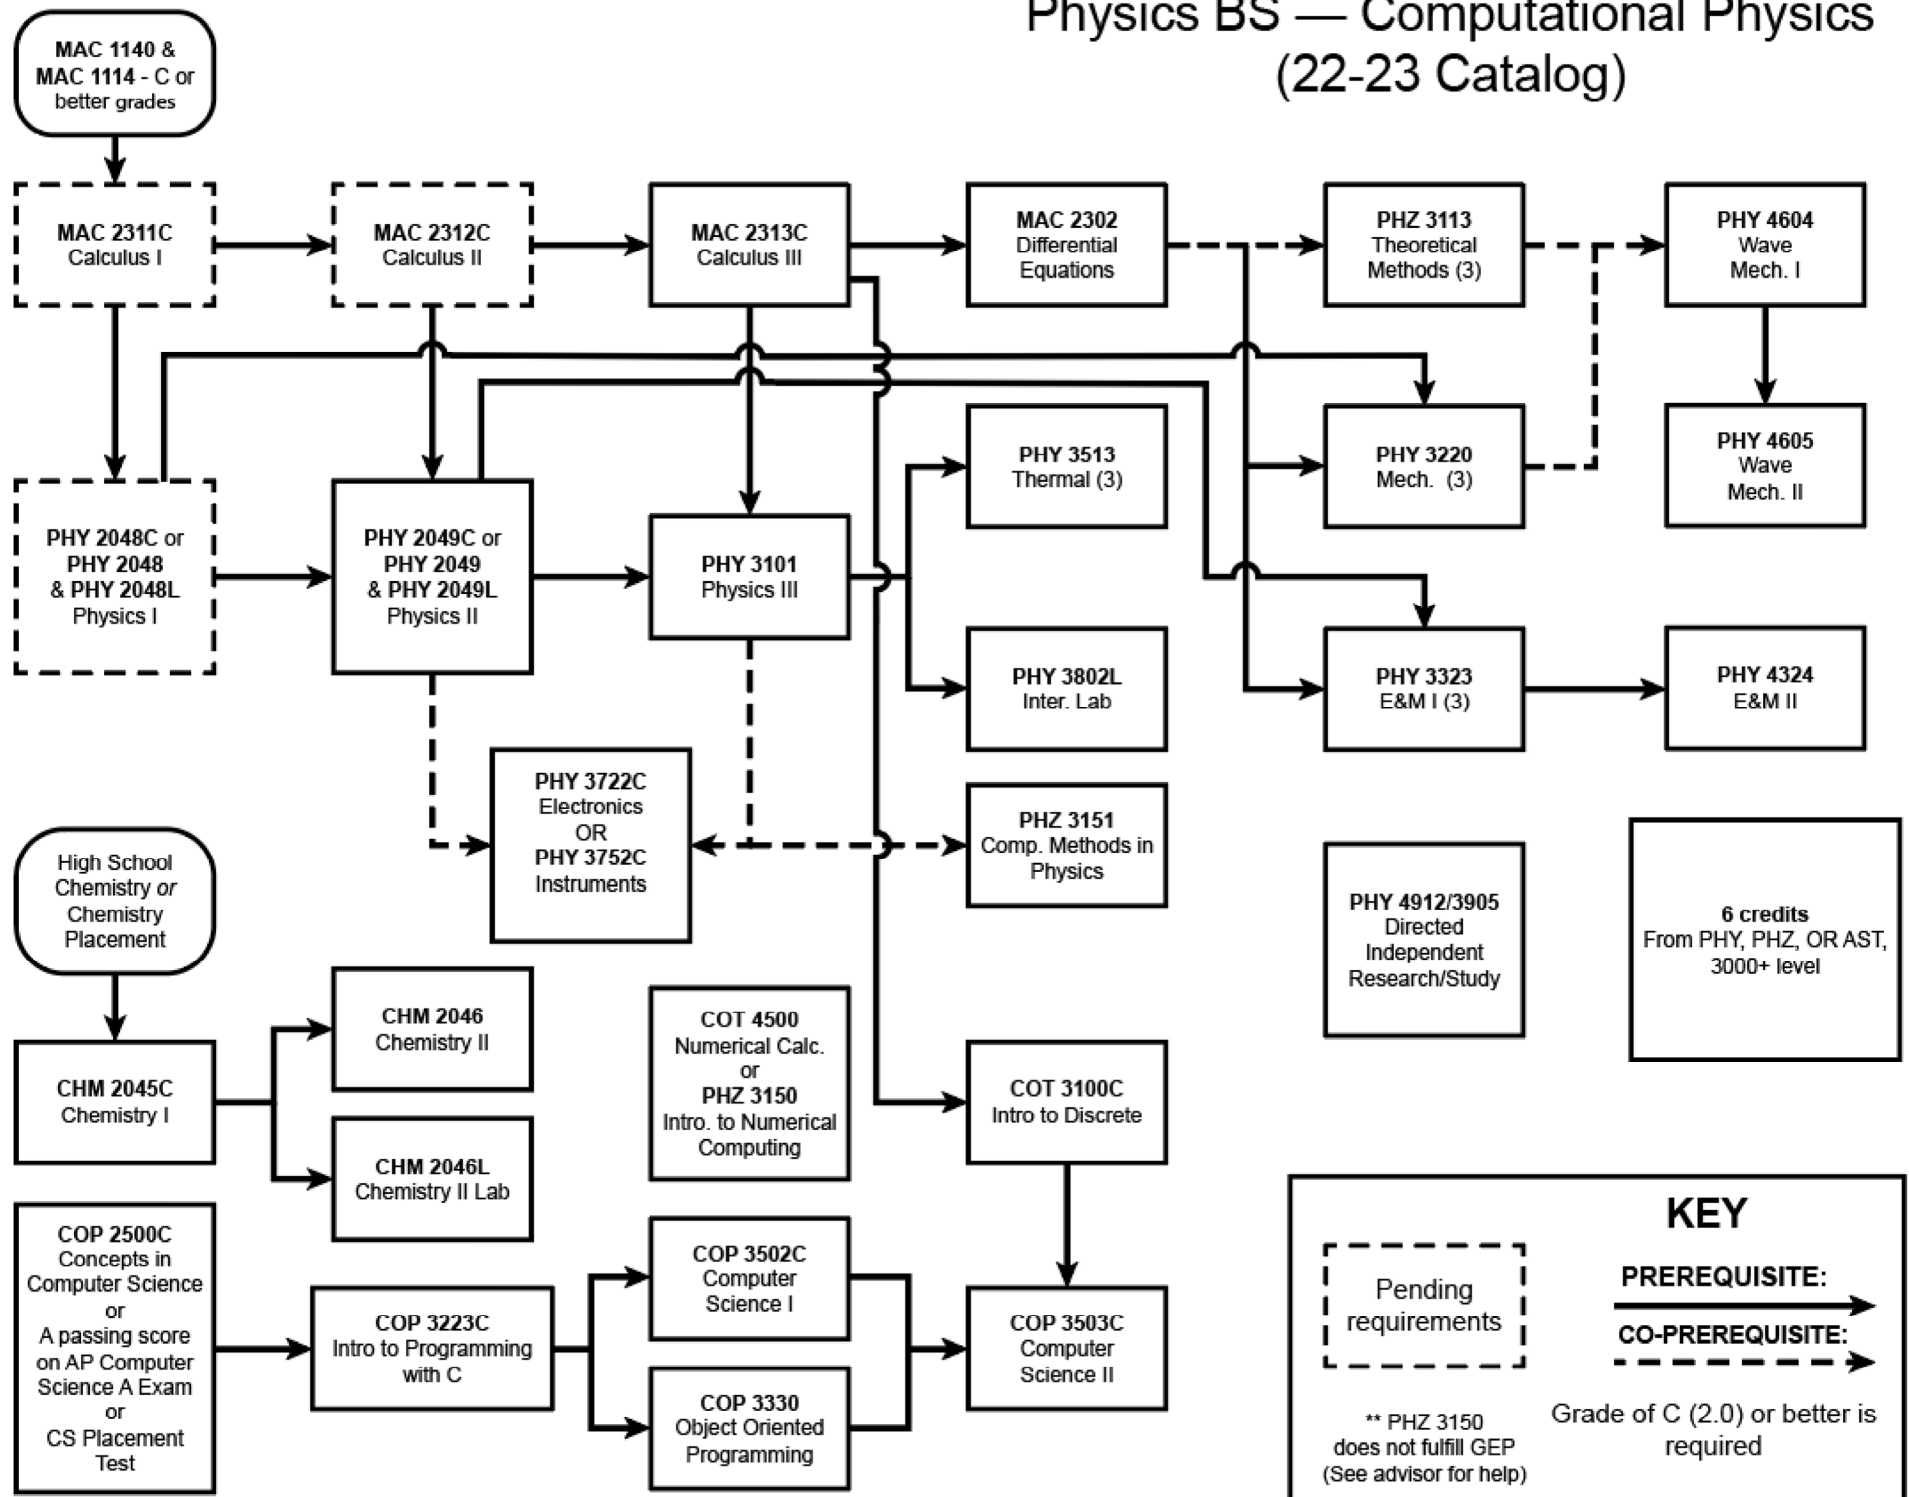

Physics BS — Computational Physics (22-23 Catalog)