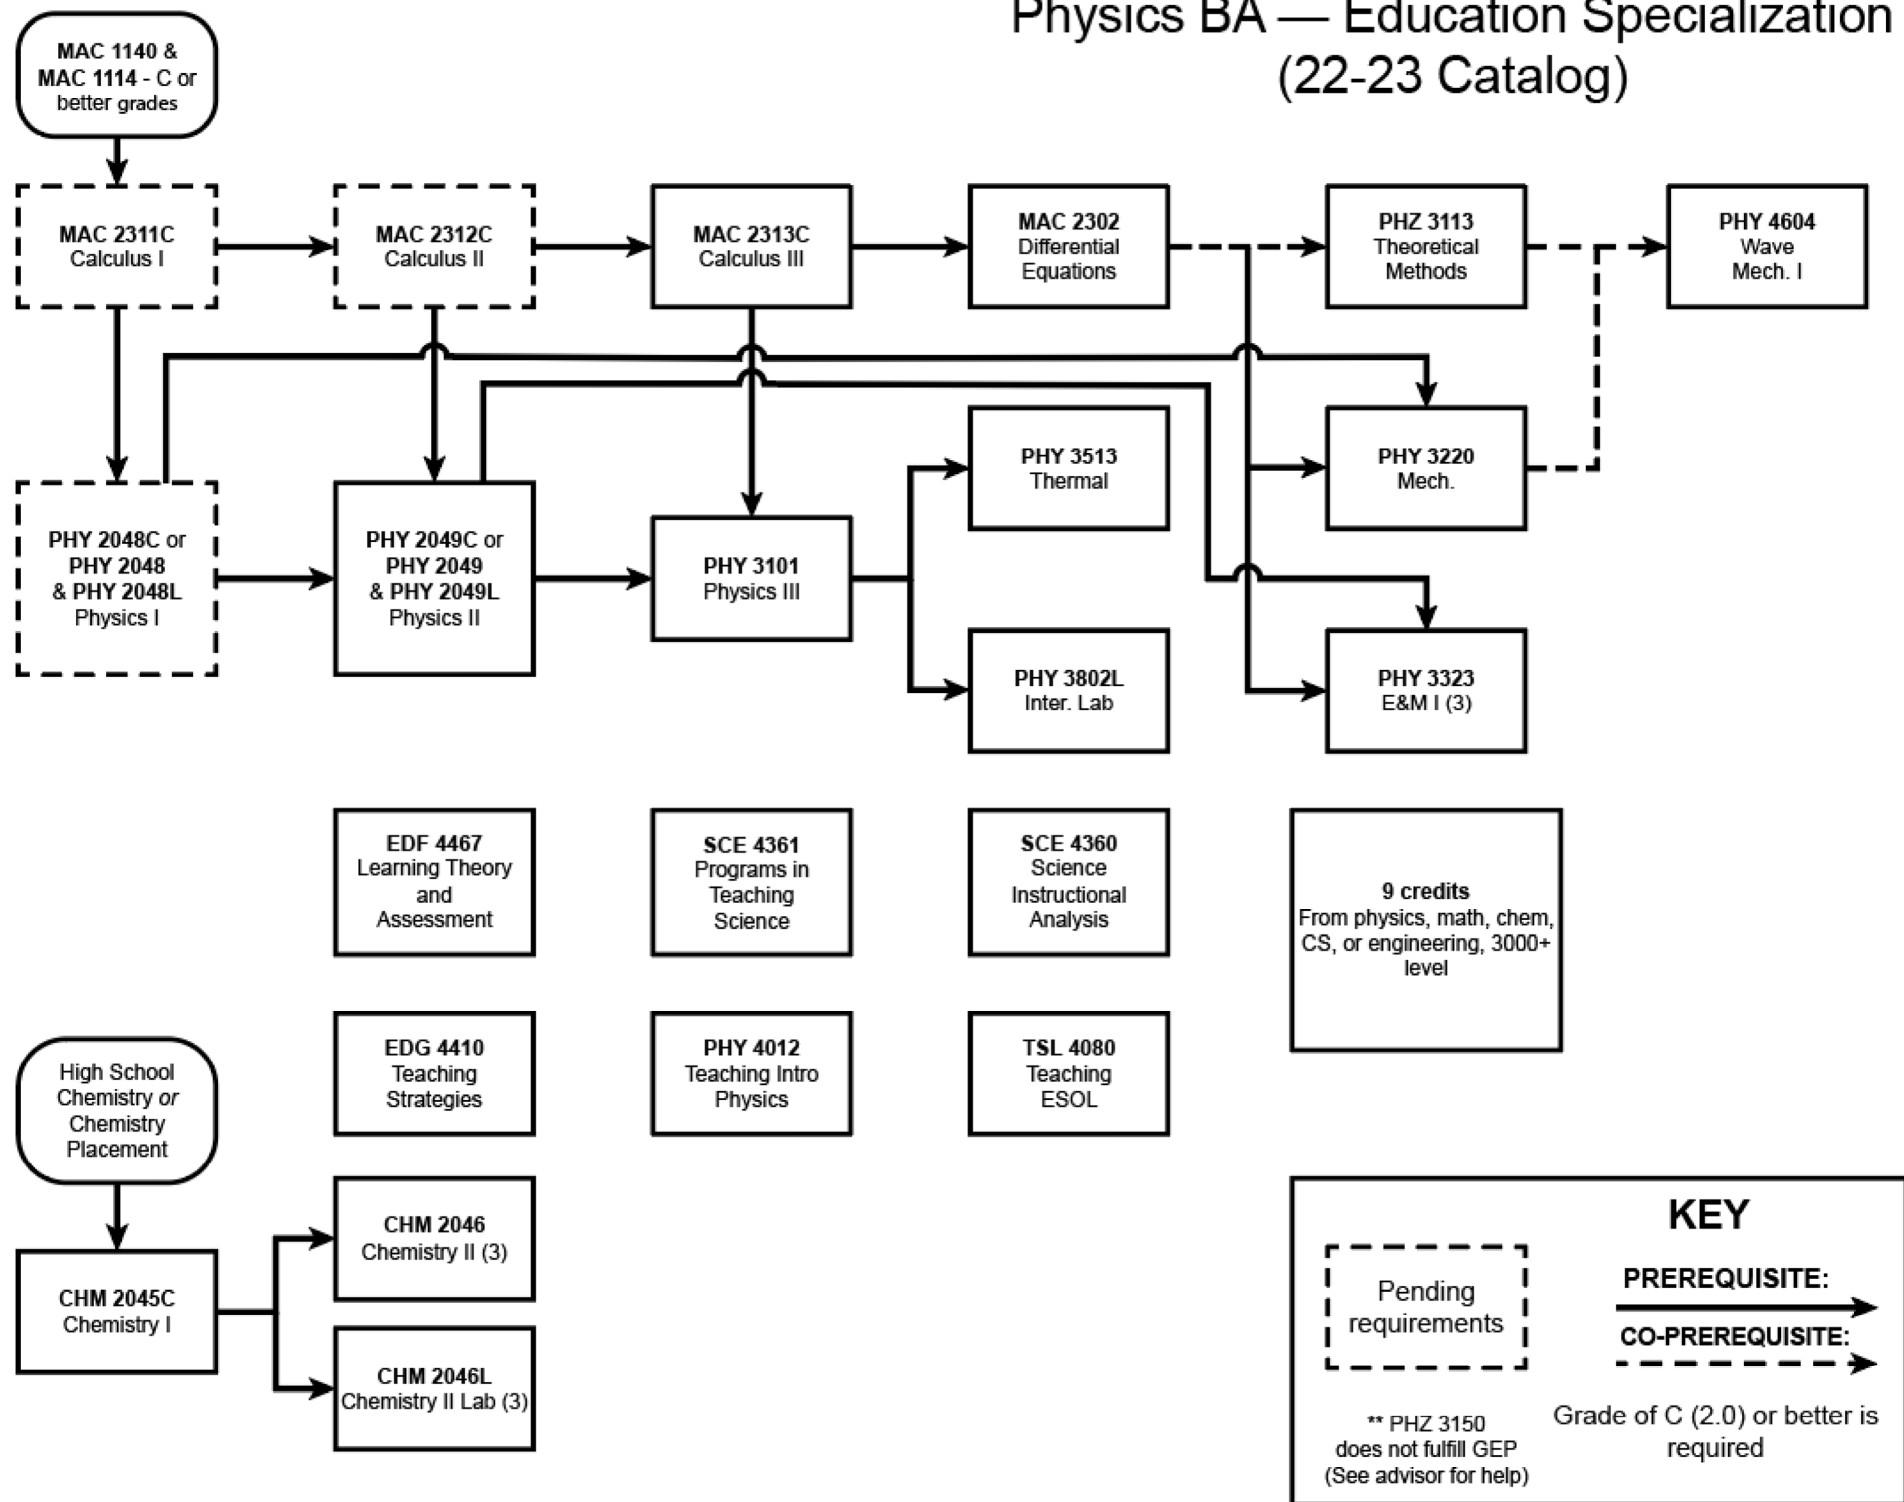

Physics BA — Education Specialization (22-23 Catalog)