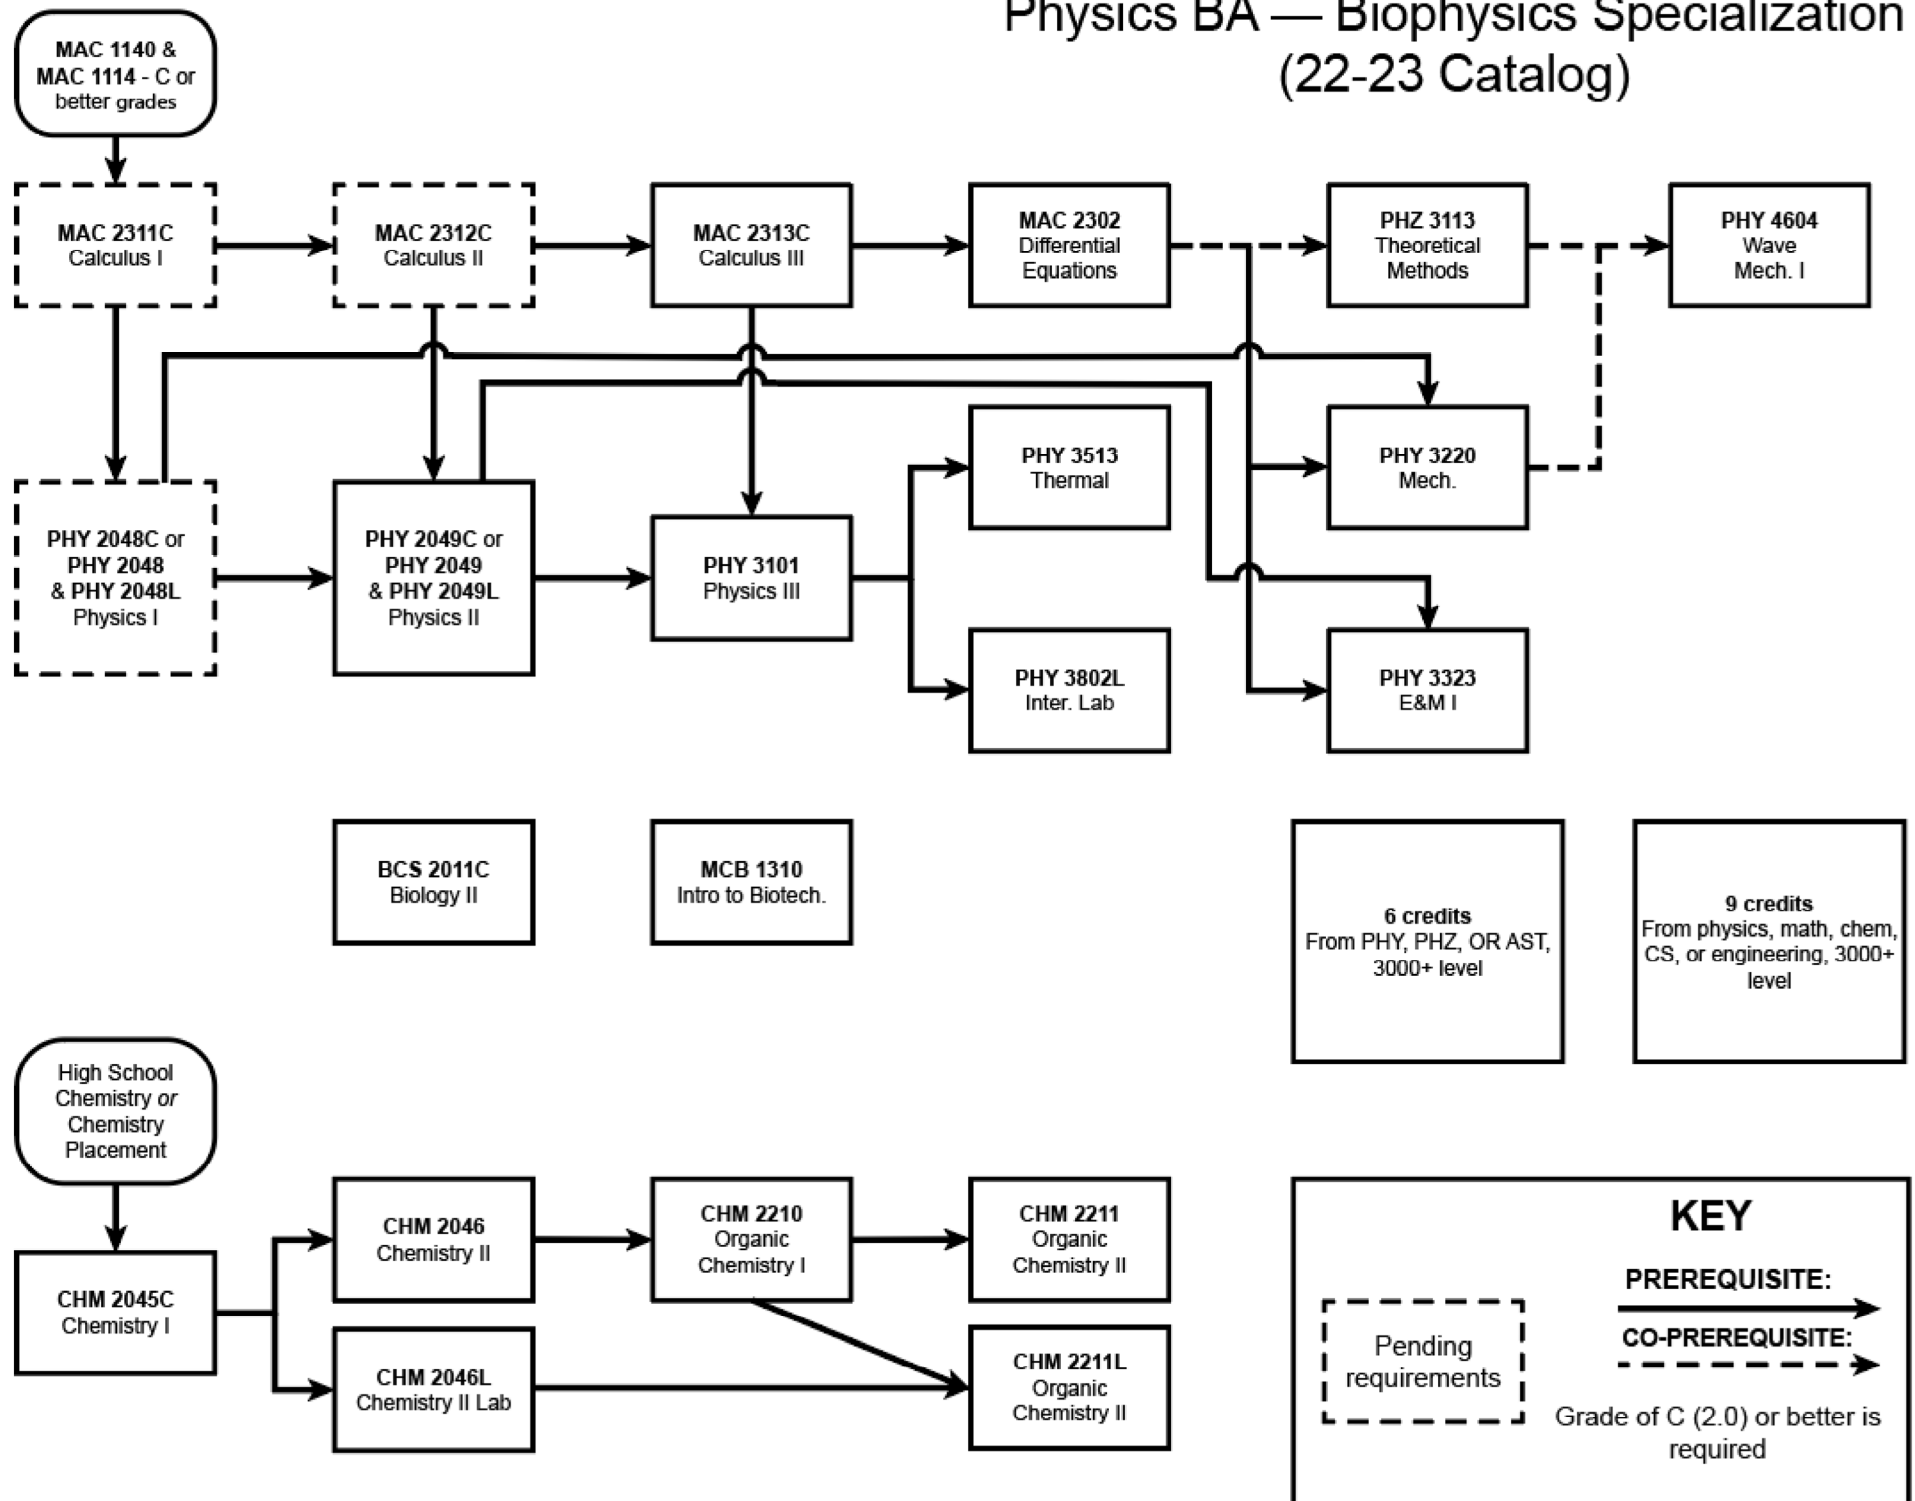

Physics BA — Biophysics Specialization (22-23 Catalog)