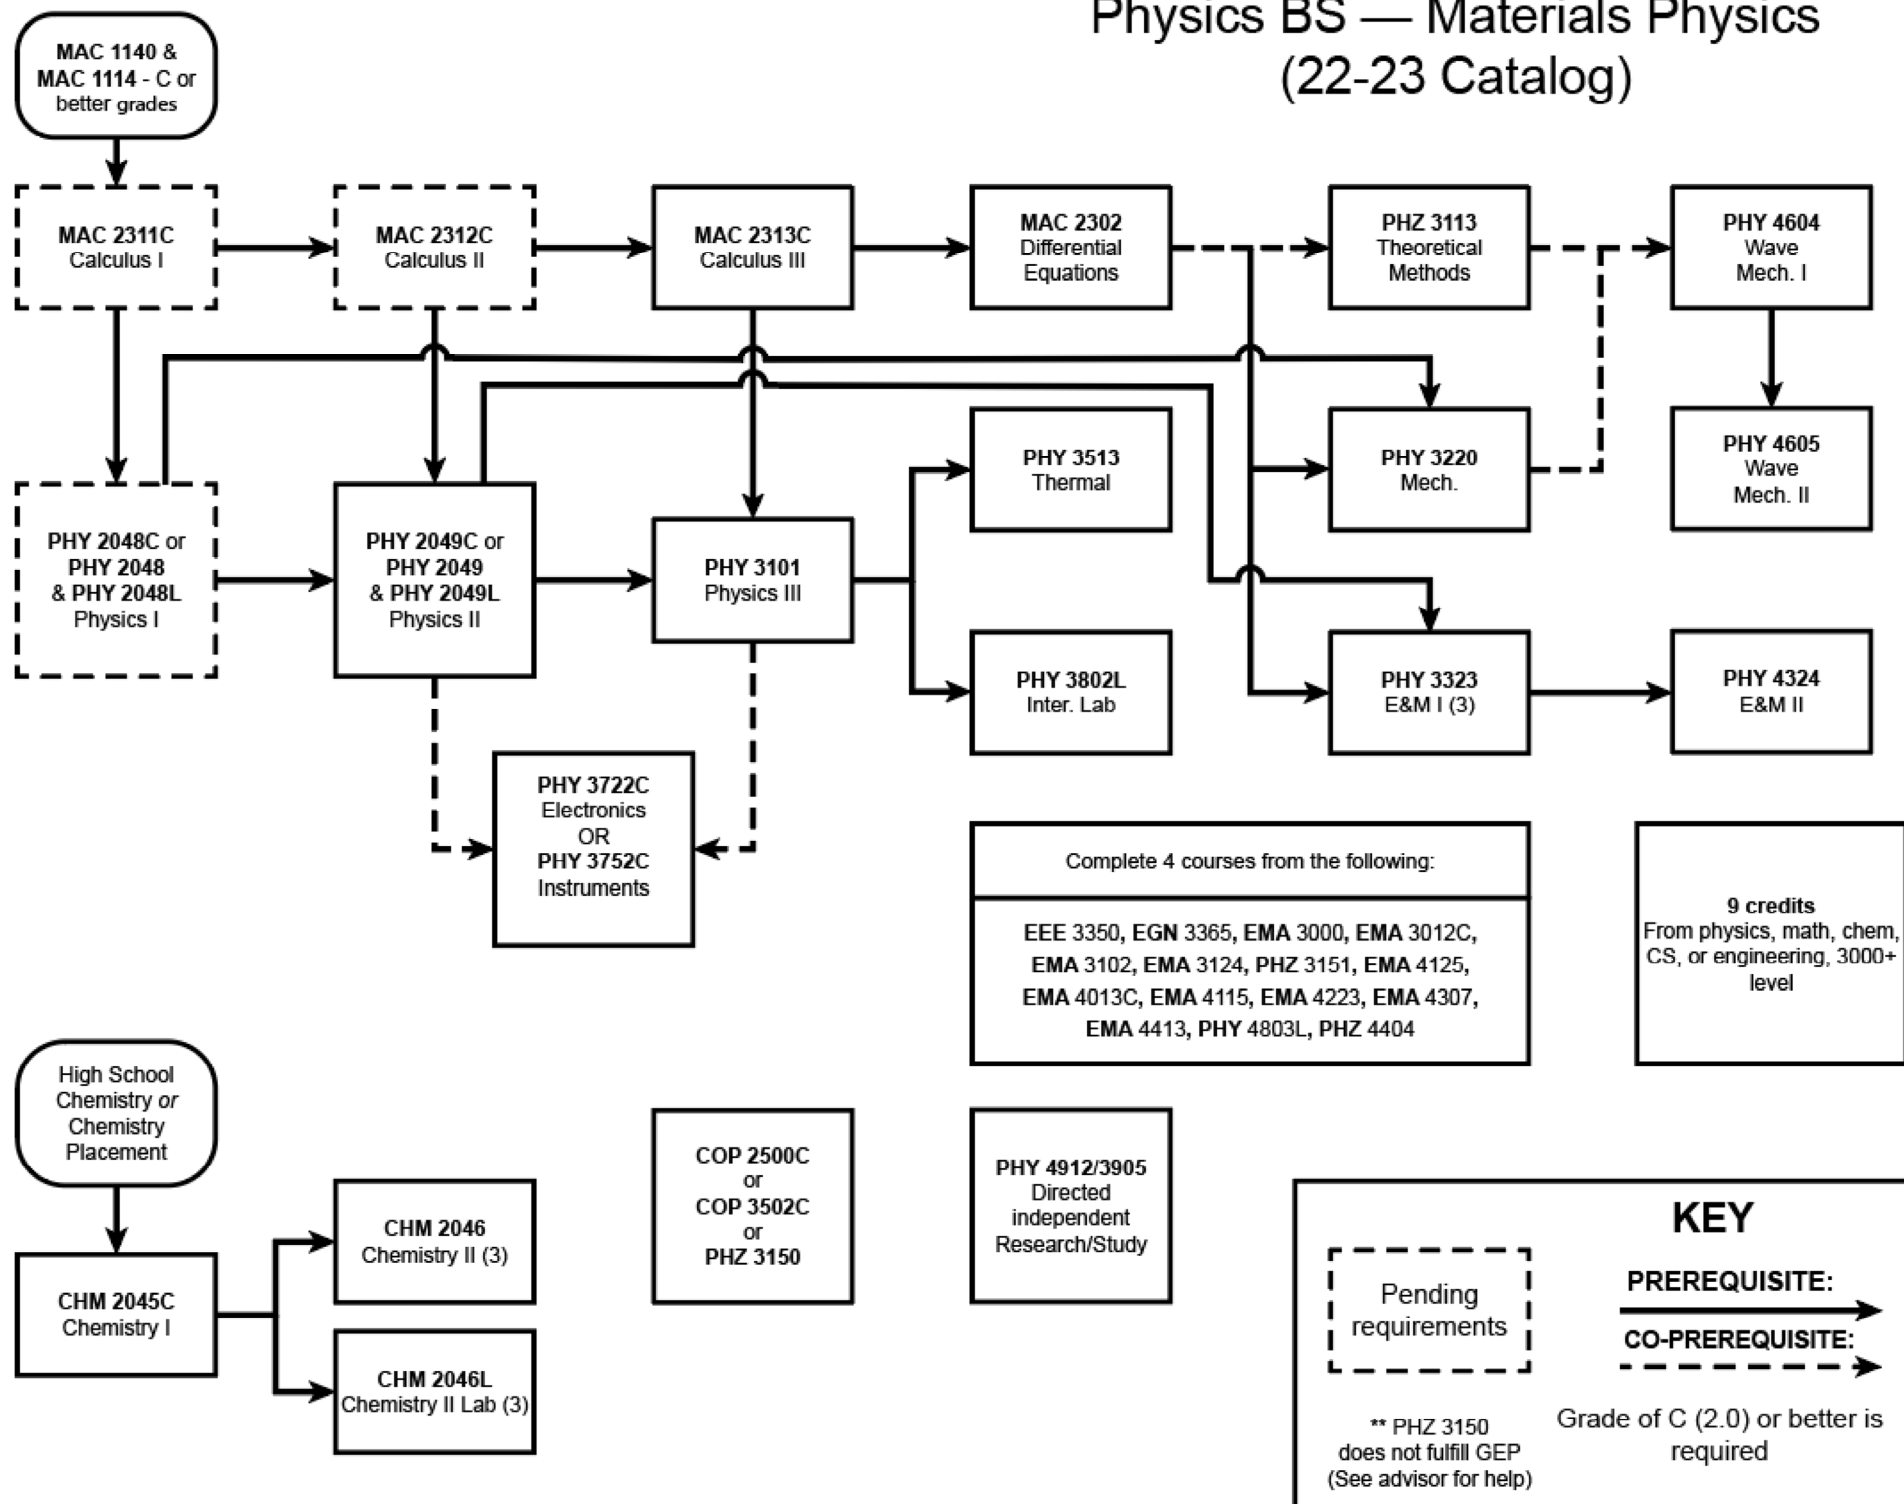

Physics BS — Materials Physics (22-23 Catalog)