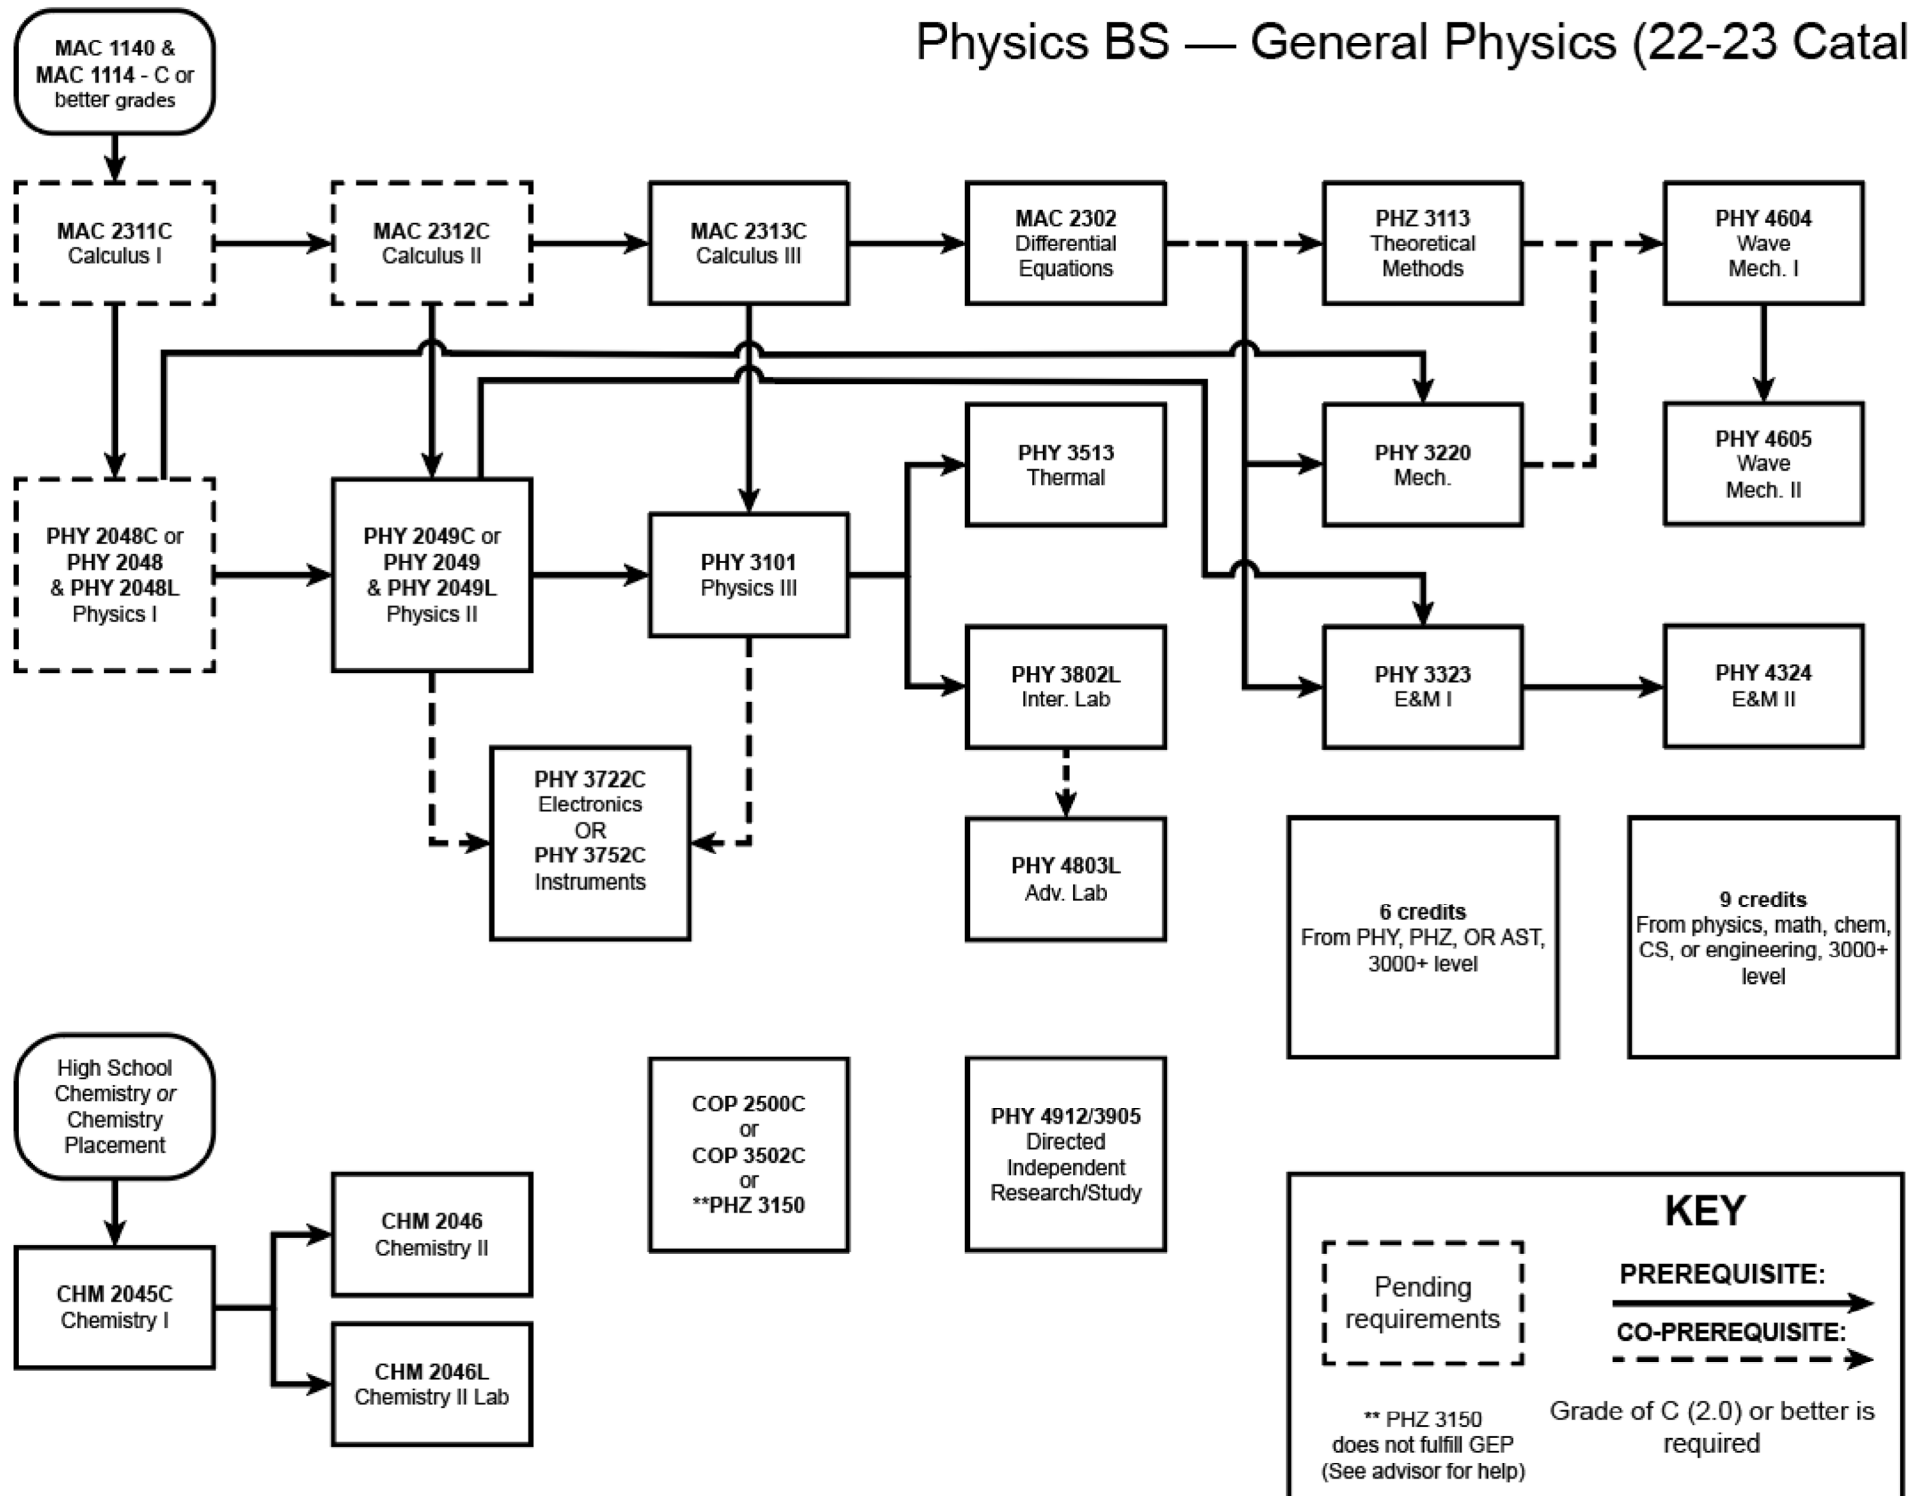

Physics BS — General Physics (22-23 Catalog)