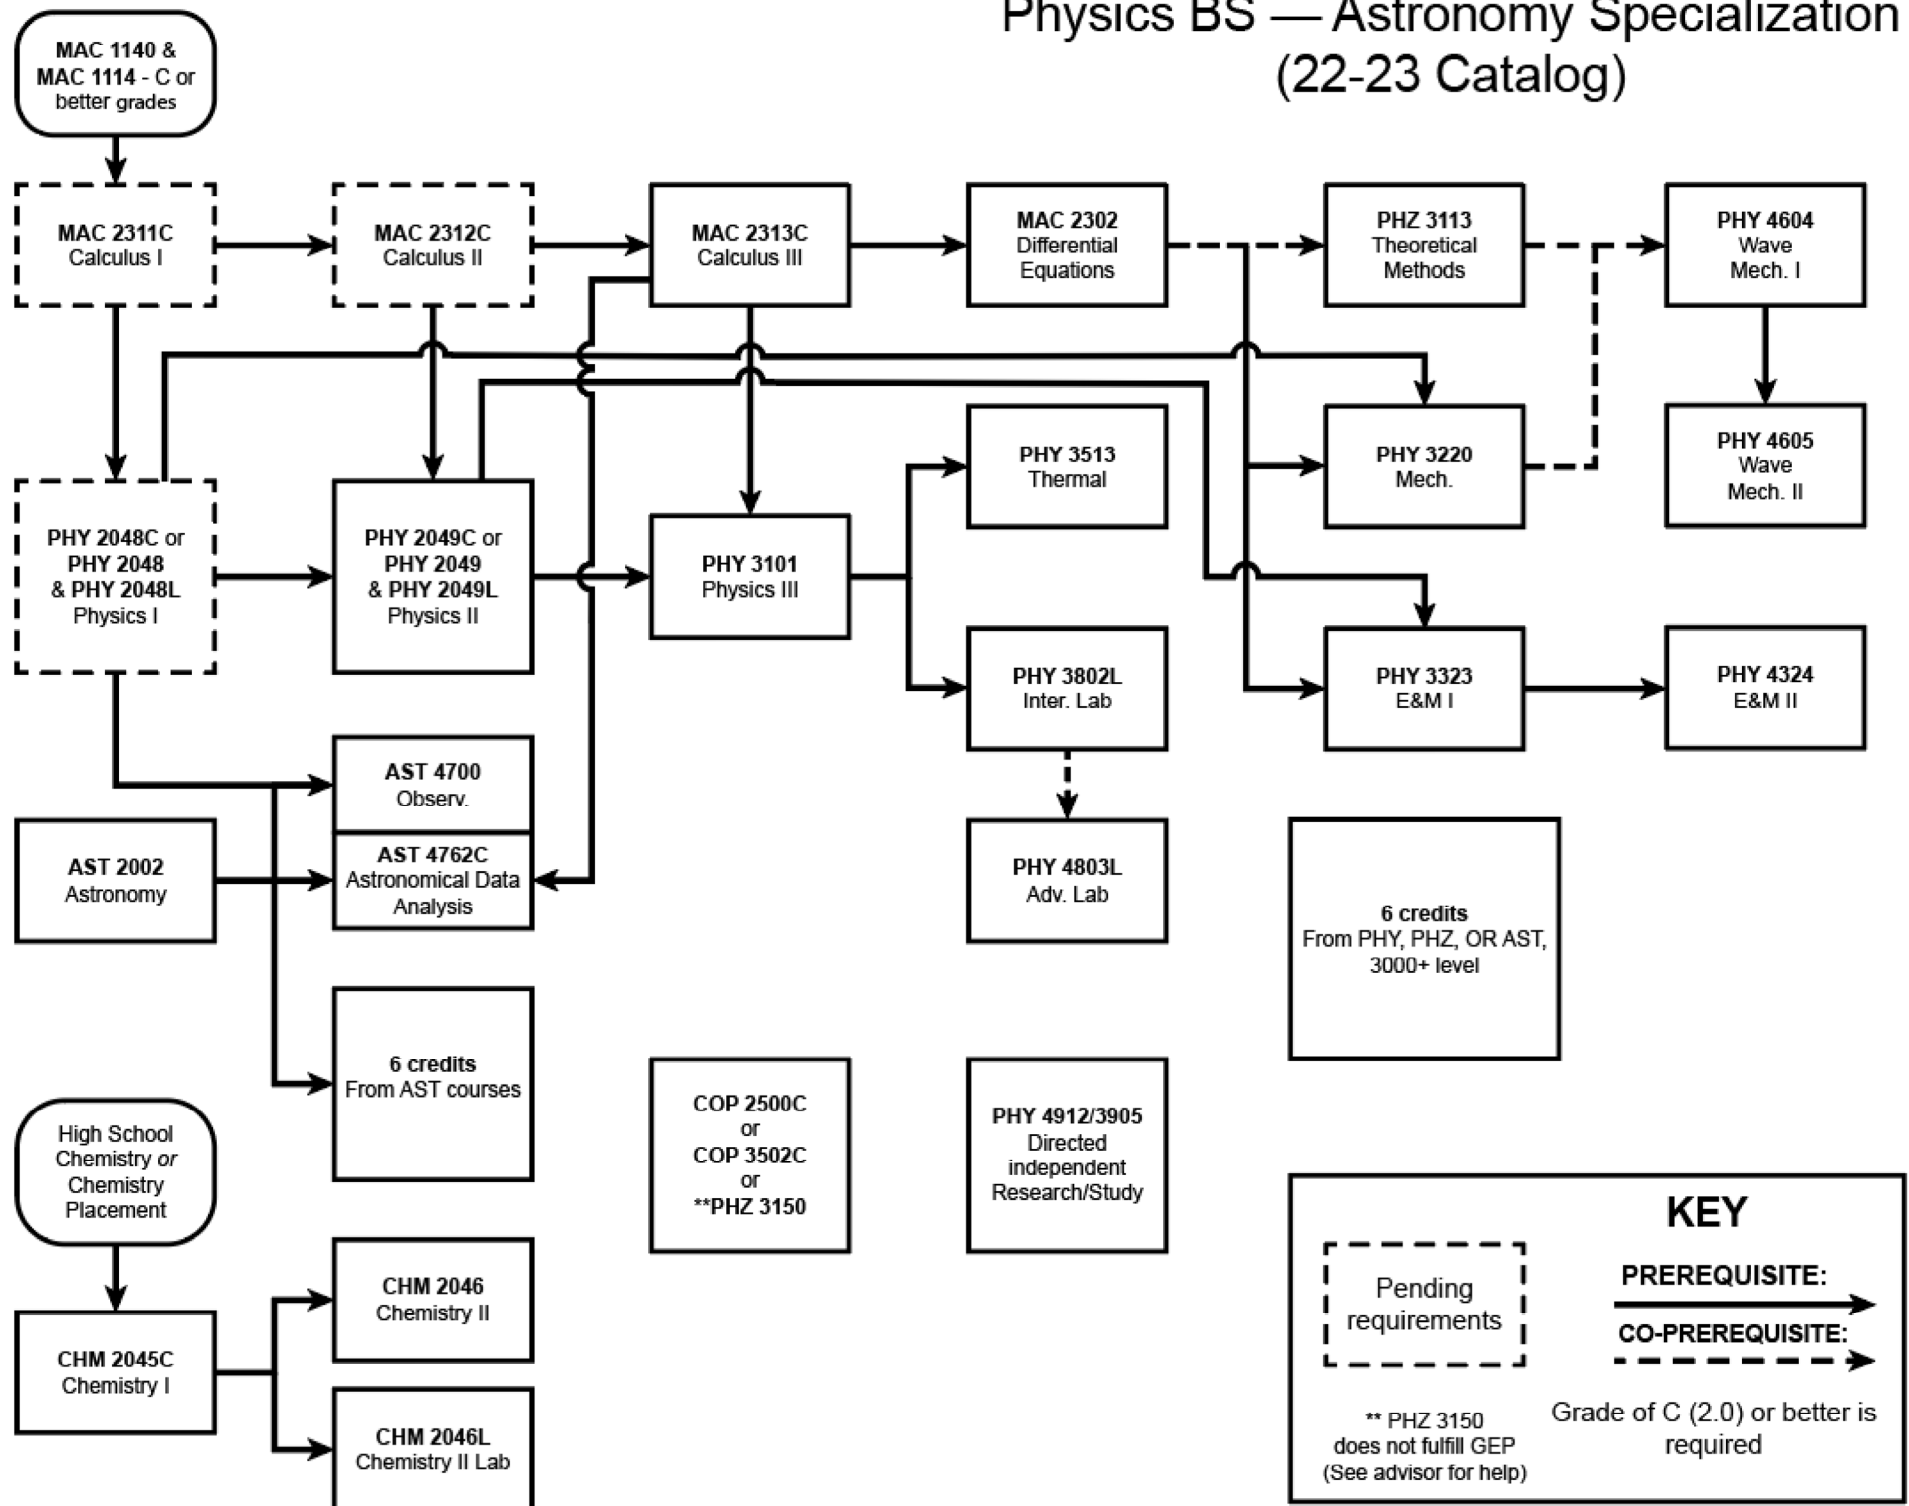

Physics BS — Astronomy Specialization (22-23 Catalog)