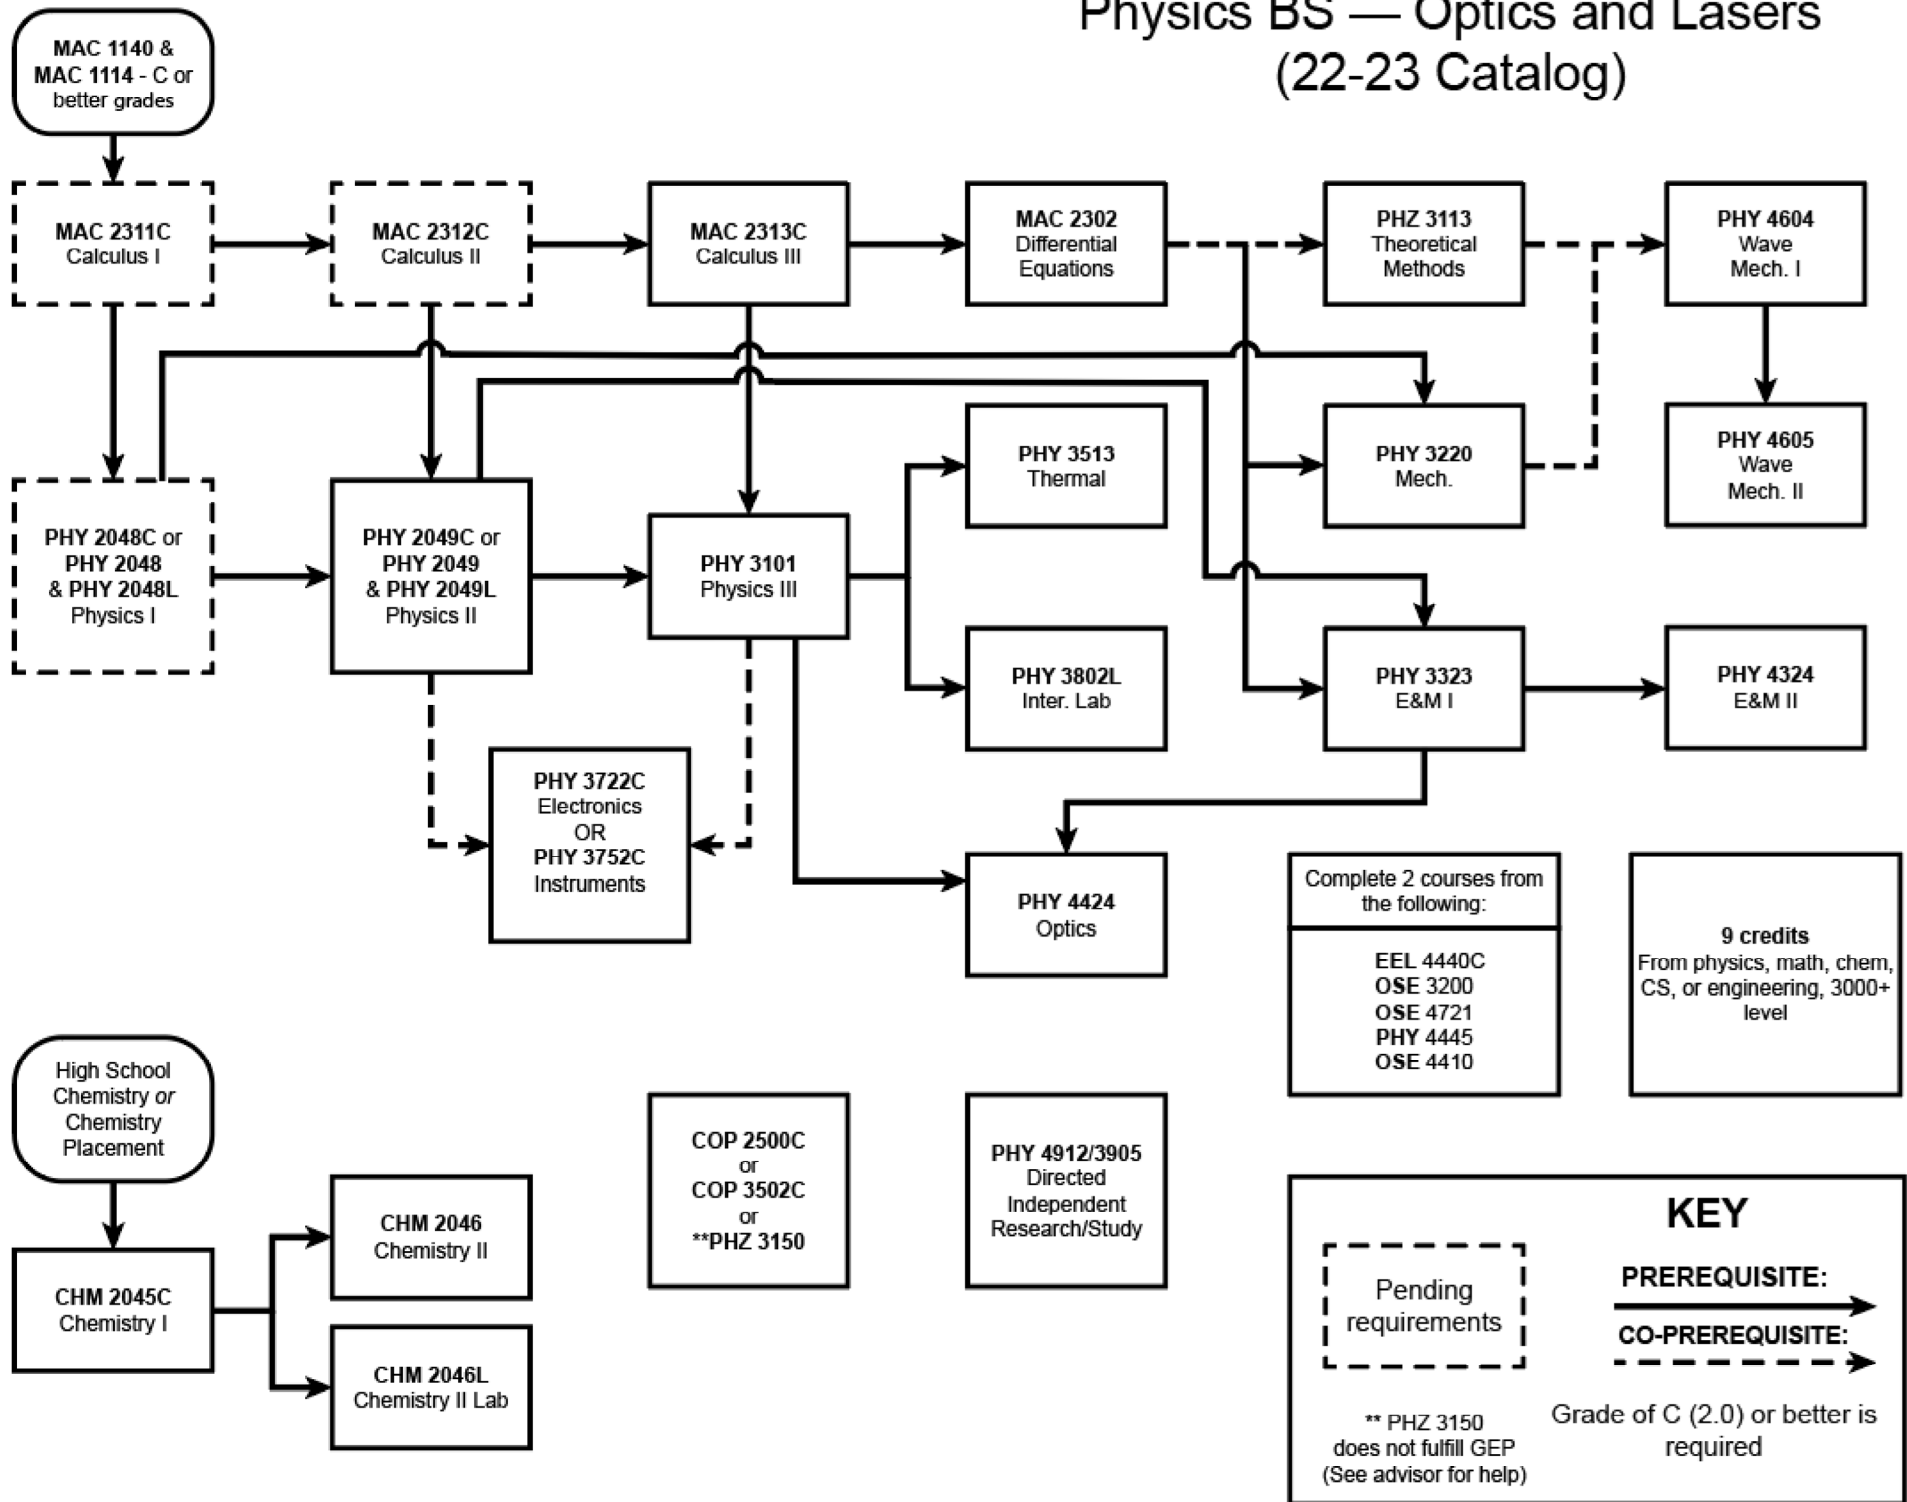

Physics BS — Optics and Lasers (22-23 Catalog)